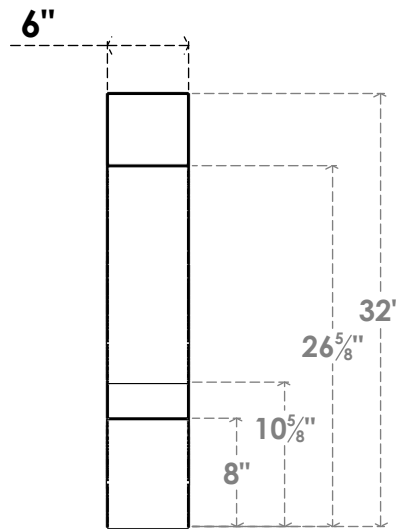

ITEM NUMBER: BRCPC060X26000X32000BOA

6"W X 26"D X 32"H BALBOA ARCHITECTURAL GRADE PVC CLOSED KNEE BRACE

SIDE PROFILE

FRONT PROFILE

ISOMETRIC

EKENA MILLWORK
2300 WEST MAIN ST.
CLARKSVILLE, TX 75426
TOLL FREE: 866-607-0453
WWW.EKENAMILLWORK.COM

NOTES

1. INSTALLATION TO BE COMPLETED IN ACCORDANCE WITH MANUFACTURER'S SPECIFICATIONS.
2. DRAWING MAY NOT BE TO SCALE
3. THIS DRAWING IS INTENDED FOR DESIGN AND PLANNING PURPOSES ONLY.
4. ALL INFORMATION CONTAINED HEREIN WAS CURRENT AT THE TIME OF DEVELOPMENT BUT MUST BE REVIEWED AND APPROVED BY THE PRODUCT MANUFACTURER TO BE CONSIDERED ACCURATE.
5. ARCHITECTURAL GRADE PVC PRODUCTS ARE MADE FROM EXPANDED CELLULAR PVC AND COME NATURALLY WHITE BUT MAY BE PAINTED