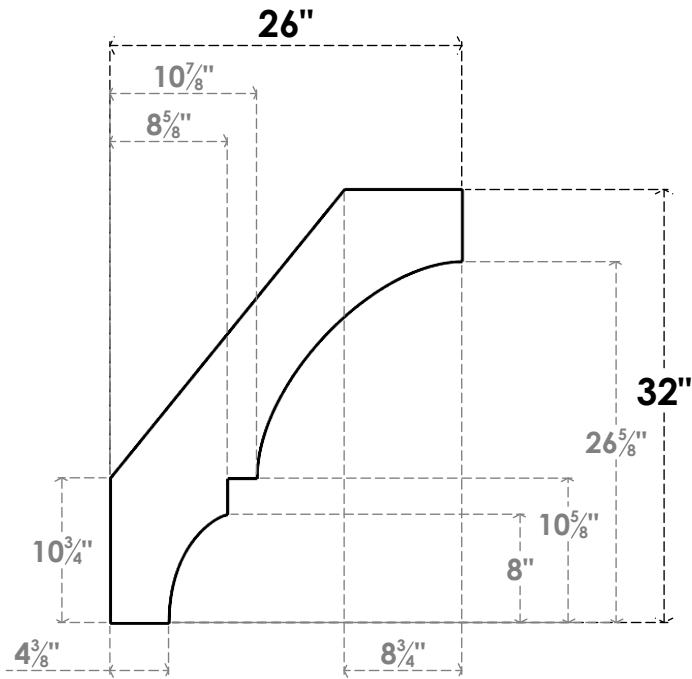

ITEM NUMBER: BRCPC060X26000X32000BOA

6"W X 26"D X 32"H BALBOA ARCHITECTURAL GRADE PVC CLOSED KNEE BRACE

SIDE PROFILE

FRONT PROFILE

ISOMETRIC

EKENA MILLWORK
2300 WEST MAIN ST.
CLARKSVILLE, TX 75426
TOLL FREE: 866-607-0453
WWW.EKENAMILLWORK.COM